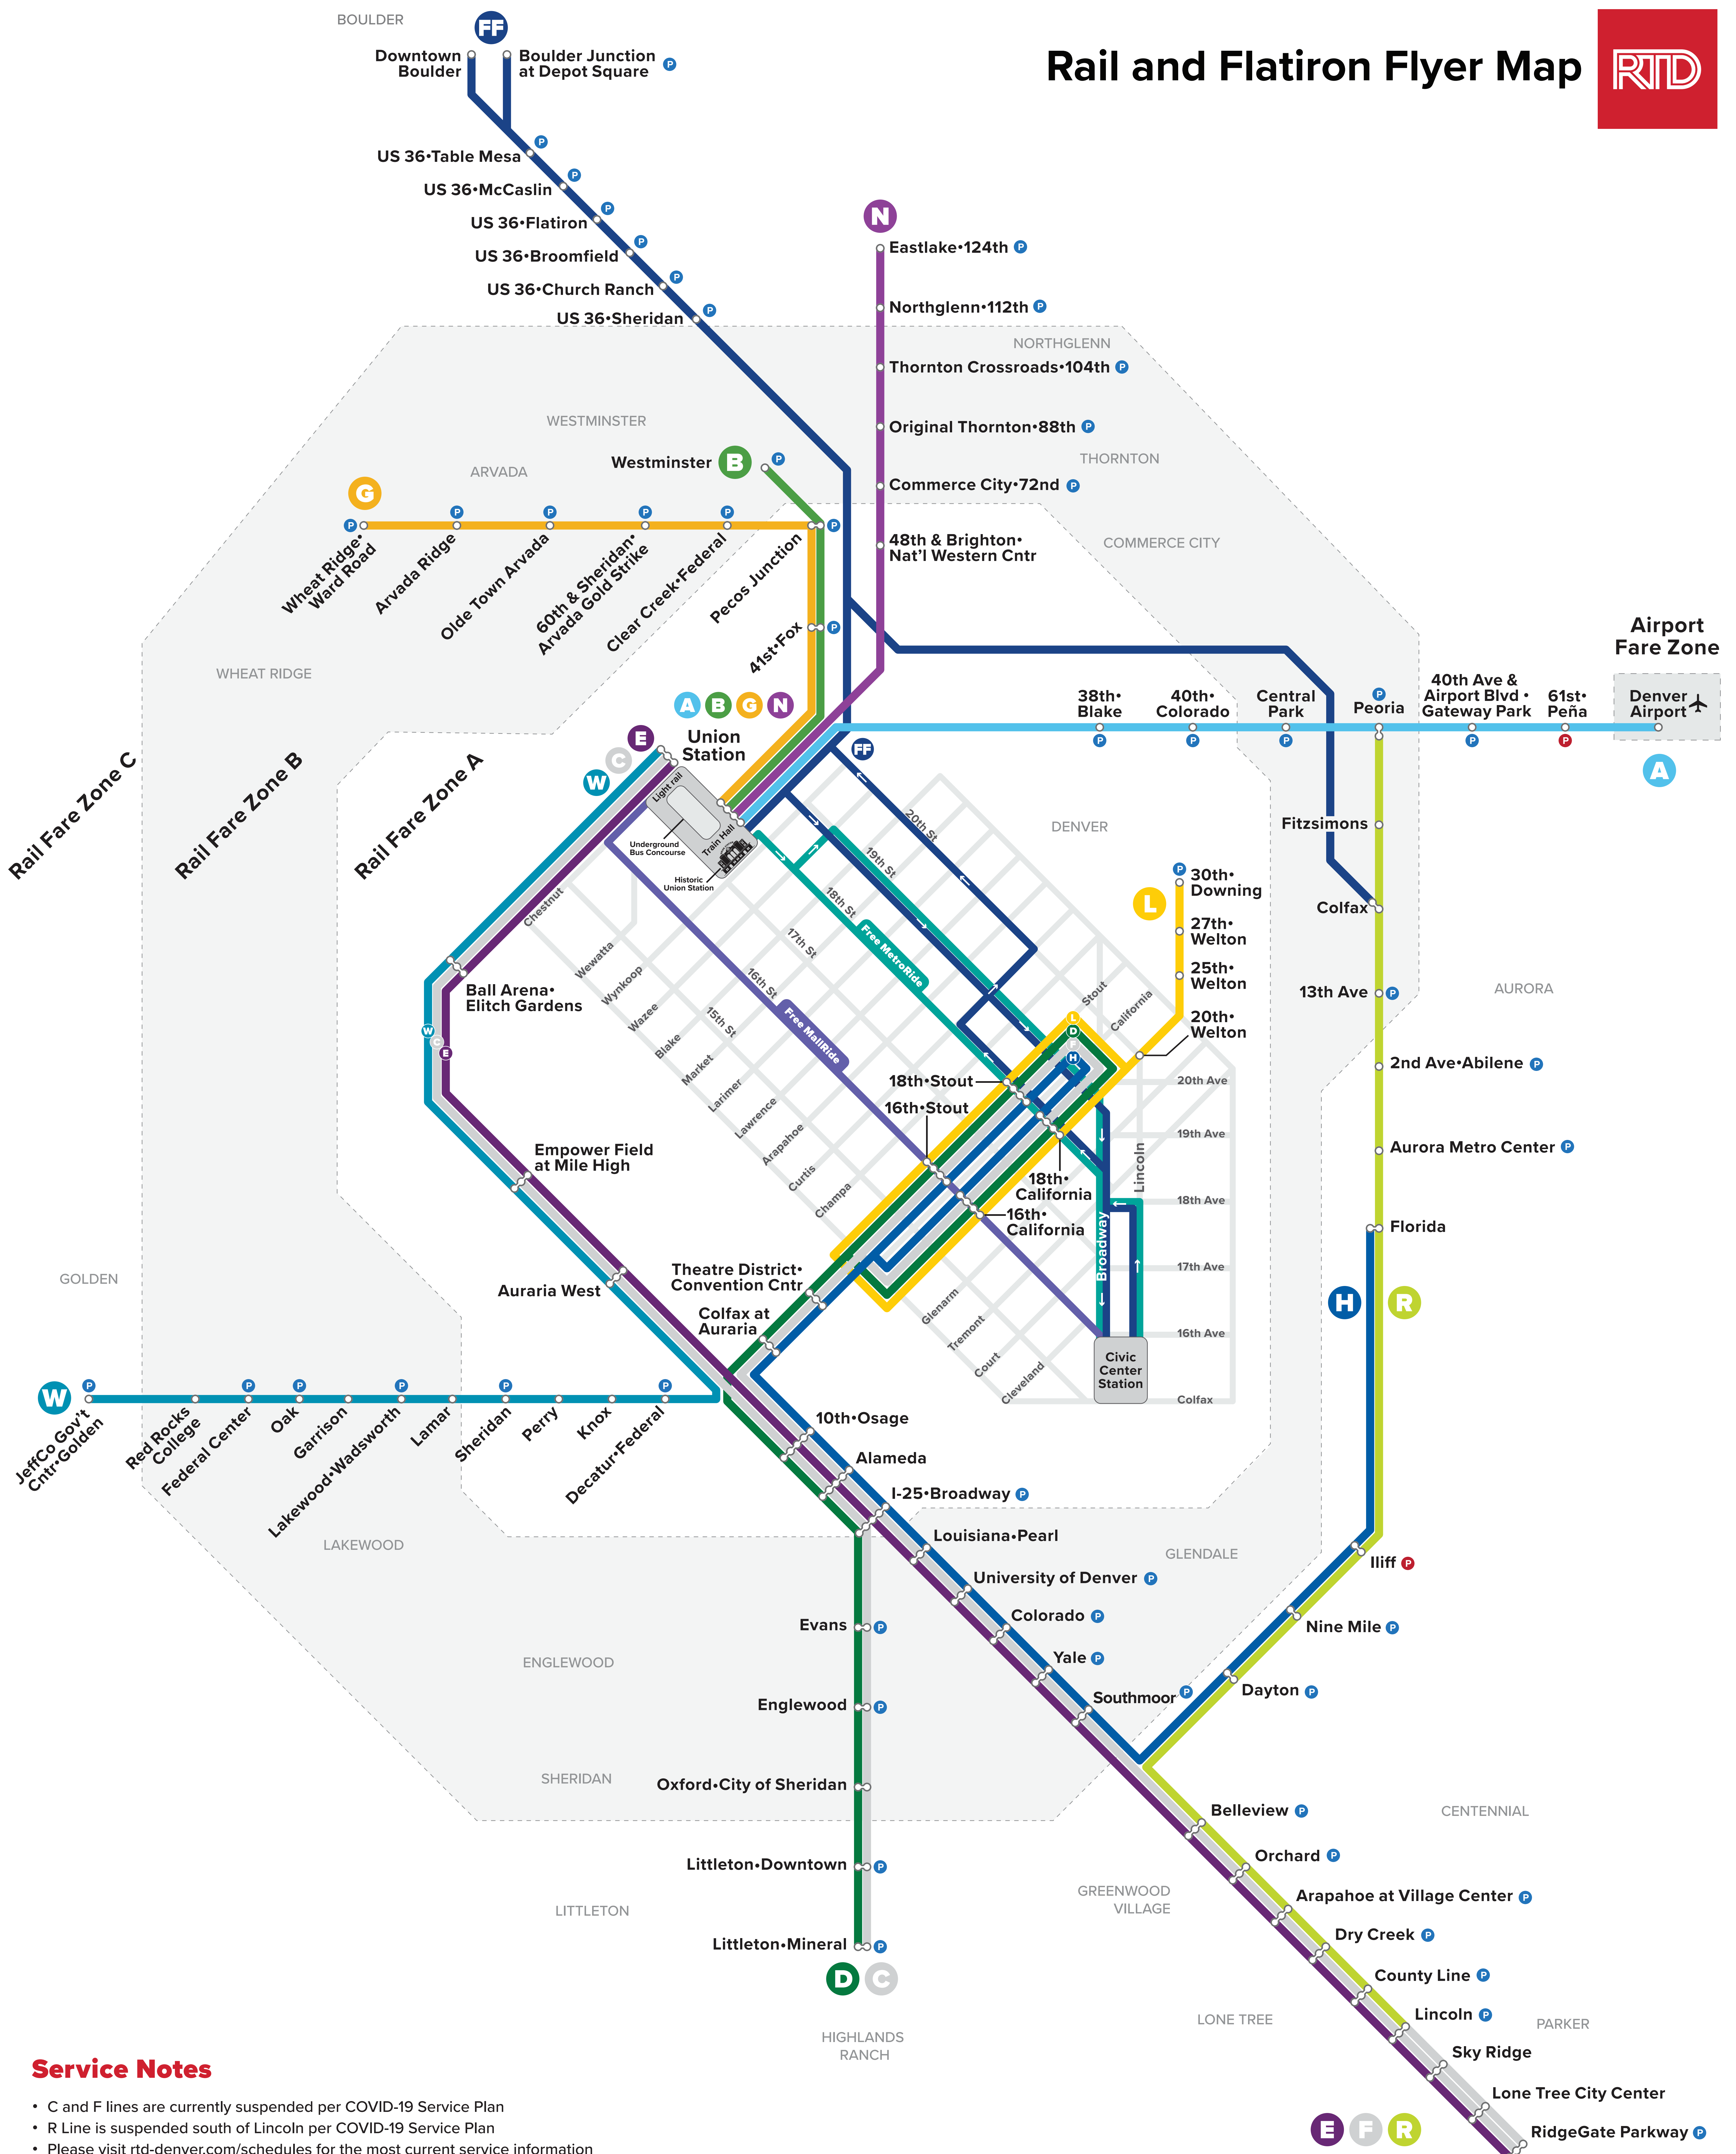

Rail and Flatiron Flyer Map

Service Notes

- C and F lines are currently suspended per COVID-19 Service Plan
- R Line is suspended south of Lincoln per COVID-19 Service Plan
- Please visit rtd-denver.com/schedules for the most current service information